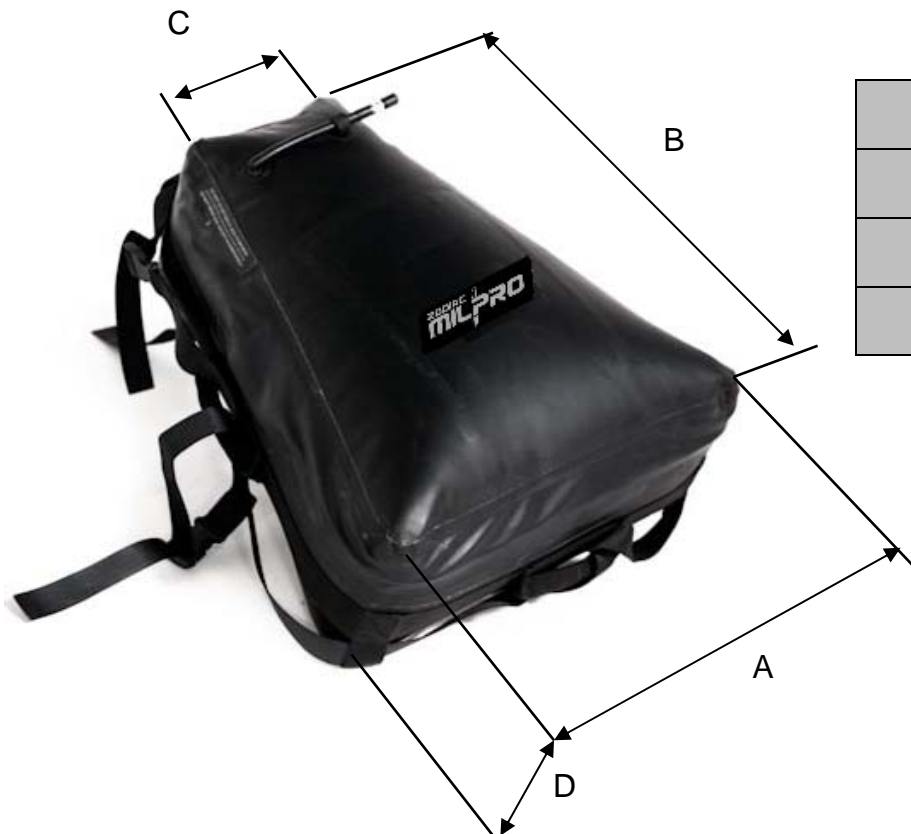

WATERTIGHT BOW BAG

STORAGE

P/N Z3401

The Zodiac Milpro watertight bow bag is specially designed to be secured at the bow of a boat.

The bag access cover is fitted with an airtight zipper and an oral inflation/deflation device. By rotation this corrosion resistant valve, it is possible to adjust the negative or positive buoyancy of the bag by deflating or inflating it.

Four strong carrying handles allow the handling of this bag with its full content. Handles are integral part of a belt that goes around the whole bag, so as to distribute the load evenly. An adjustable rucksack type shoulder strap makes the bag comfortable in a back-pack mode, when laced through the top carrying handle and the two bottom strap loops.

SPECIFICATIONS

. volume :	50,5 L – 1,78 ft ³
. carrying capacity :	22,6 kg – 50 lb
. weight empty :	3,17 kg – 7 lb
. pressure range :	> 40 mbar – 0,05 PSI

Approved for Zodiac
Milpro UNDERWATER
CACHÉ, AIRDROP and
HELIDROP solutions.

buccal inflation / deflation valve

removable straps x 4

airtight zipper covering flap

	Inside	Outside
A	540 mm 21" 1/2	550 mm 21" 5/8
B	640 mm 25" 1/4	650 mm 25" 1/2
C	230 mm 9"	240 mm 9" 1/2
D	205 mm 8"	215 mm 8" 1/2